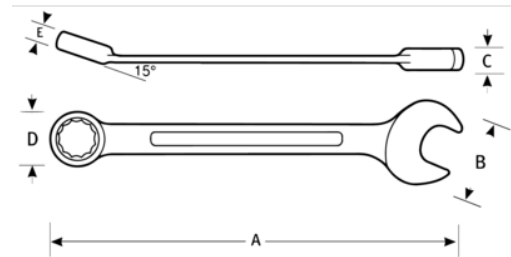

JHW1211MRCTH
Reversible Ratcheting
Combination Wrench, 11 mm with
Safety Coil

PRODUCT DETAILS

- Tools complete with Tools@Height attachment Point
- Metric Sizes 8 mm to 19 mm, 12 Point.
- High-polished chrome finish cleans easily
- Ratchet lever is easily accessible for quick direction changes
- Recessed corners in ends provide extra turning power

PRODUCT ATTRIBUTES

Product	A	B	C	D	E	lb
JHW1211MRCTH	6-5/8 in	15/16 in	7/32 in	29/32 in	11/32 in	0.27 lb