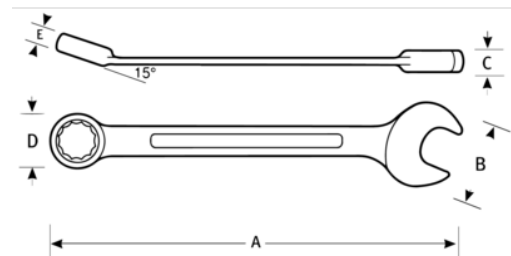

JHW1212MRCTH
Reversible Ratcheting
Combination Wrench, 12 mm with
Safety Coil

PRODUCT DETAILS

- Tools complete with Tools@Height attachment Point
- Metric Sizes 8 mm to 19 mm, 12 Point.
- High-polished chrome finish cleans easily
- Ratchet lever is easily accessible for quick direction changes
- Recessed corners in ends provide extra turning power

PRODUCT ATTRIBUTES

Product	A	B	C	D	E	lb
JHW1212MRCTH	6-13/16 in	1 in	7/32 in	31/32 in	3/8 in	0.31 lb