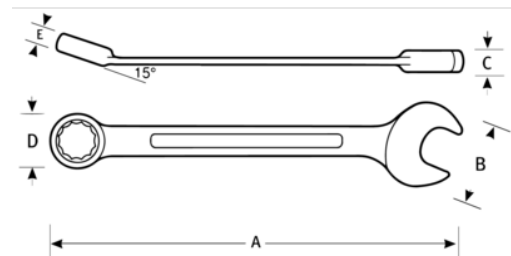

JHW1213MRCTH
Reversible Ratcheting
Combination Wrench, 13 mm with
Safety Coil

PRODUCT DETAILS

- Tools complete with Tools@Height attachment Point
- Metric Sizes 8 mm to 19 mm, 12 Point.
- High-polished chrome finish cleans easily
- Ratchet lever is easily accessible for quick direction changes
- Recessed corners in ends provide extra turning power

PRODUCT ATTRIBUTES

Product	A	B	C	D	E	lb
JHW1213MRCTH	7 in	1-1/32 in	1/4 in	1 in	13/32 in	0.35 lb