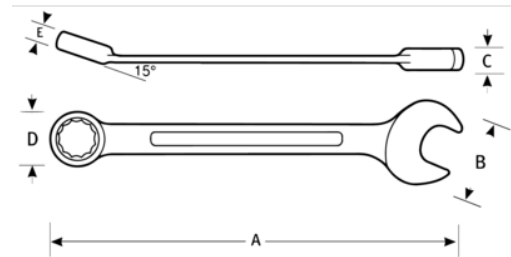

JHW1215MRCTH
Reversible Ratcheting
Combination Wrench, 15 mm with
Safety Coil

PRODUCT DETAILS

- Tools complete with Tools@Height attachment Point
- Metric Sizes 8 mm to 19 mm, 12 Point.
- High-polished chrome finish cleans easily
- Ratchet lever is easily accessible for quick direction changes
- Recessed corners in ends provide extra turning power

PRODUCT ATTRIBUTES

Product	A	B	C	D	E	lb
JHW1215MRCTH	7-3/4 in	1-1/4 in	9/32 in	1-5/32 in	7/16 in	0.06 lb