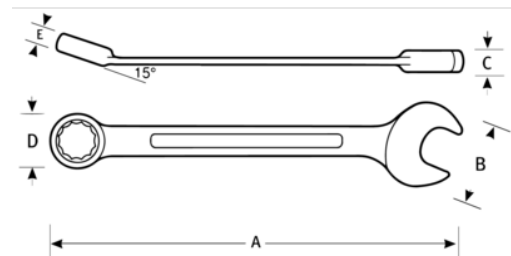

JHW1216MRCTH
Reversible Ratcheting
Combination Wrench, 16 mm with
Safety Coil

PRODUCT DETAILS

- Tools complete with Tools@Height attachment Point
- Metric Sizes 8 mm to 19 mm, 12 Point.
- High-polished chrome finish cleans easily
- Ratchet lever is easily accessible for quick direction changes
- Recessed corners in ends provide extra turning power

PRODUCT ATTRIBUTES

Product	A	B	C	D	E	lb
JHW1216MRCTH	8-3/16 in	1-11/32 in	9/32 in	1-7/32 in	7/16 in	0.11 lb