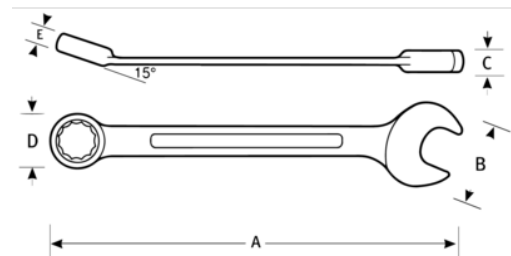

**JHW1217MRCTH**  
**Reversible Ratcheting**  
**Combination Wrench, 17 mm with**  
**Safety Coil**

**PRODUCT DETAILS**

- Tools complete with Tools@Height attachment Point
- Metric Sizes 8 mm to 19 mm, 12 Point.
- High-polished chrome finish cleans easily
- Ratchet lever is easily accessible for quick direction changes
- Recessed corners in ends provide extra turning power

**PRODUCT ATTRIBUTES**

Product	A	B	C	D	E	lb
<b>JHW1217MRCTH</b>	9 in	1-7/16 in	9/32 in	1-9/32 in	1/2 in	0.12 lb