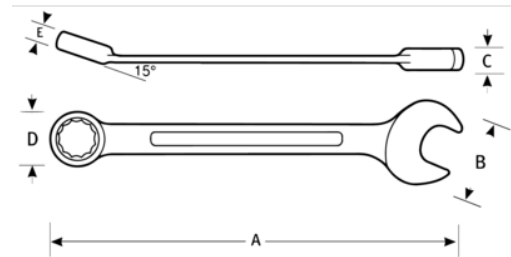

**JHW1218MRCTH**  
**Reversible Ratcheting**  
**Combination Wrench, 18 mm with**  
**Safety Coil**

**PRODUCT DETAILS**

- Tools complete with Tools@Height attachment Point
- Metric Sizes 8 mm to 19 mm, 12 Point.
- High-polished chrome finish cleans easily
- Ratchet lever is easily accessible for quick direction changes
- Recessed corners in ends provide extra turning power

**PRODUCT ATTRIBUTES**

Product	A	B	C	D	E	lb
<b>JHW1218MRCTH</b>	9-3/8 in	1-17/32 in	5/16 in	1-3/8 in	15/32 in	0.17 lb