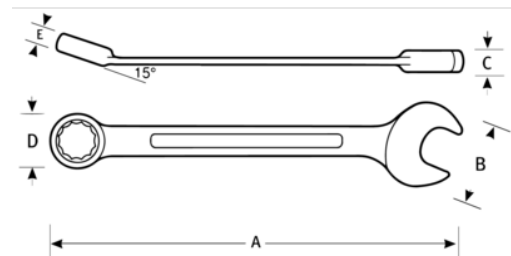

JHW1208RC-TH
8 mm Reversible Ratcheting
Combination Wrench with Safety
Coil

PRODUCT DETAILS

- Tools complete with Tools@Height attachment Point
- Fractional Sizes 1/4" to 1" 12 Point.
- High-polished chrome finish cleans easily
- Ratchet lever is easily accessible for quick direction changes
- Recessed corners in ends provide extra turning power

PRODUCT ATTRIBUTES

Product		A	B	C	D	E	
JHW1208RC-TH	1/4 in	4-1/2 in	21/32 in	5/32 in	21/32 in	9/32 in	0.44 lb