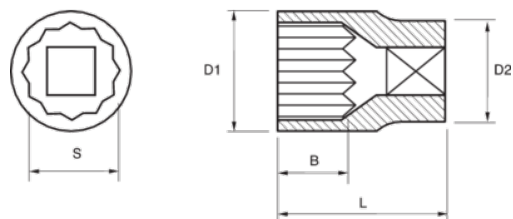

35070 - 35075  
**1/4 Drive Hex Bit Socket, Metric**

#### PRODUCT DETAILS

- High-polished chrome finish socket cleans easily

PRODUCT ATTRIBUTES

| Product         |  |  | <b>A</b> | <b>D</b> | <b>L</b>   | <b>I</b> |  |
|-----------------|---|---|----------|----------|------------|----------|---|
| <b>JHW35070</b> | 1/4 in  | 3 mm  | 13/16 in | 15/32 in | 1-13/32 in | 5/8 in   | 0.035 lb  |
| <b>JHW35071</b> | 1/4 in  | 4 mm  | 13/16 in | 15/32 in | 1-13/32 in | 5/8 in   | 0.035 lb  |
| <b>JHW35072</b> | 1/4 in  | 5 mm  | 13/16 in | 15/32 in | 1-13/32 in | 5/8 in   | 0.039 lb  |
| <b>JHW35073</b> | 1/4 in  | 6 mm  | 13/16 in | 15/32 in | 1-13/32 in | 5/8 in   | 0.039 lb  |
| <b>JHW35074</b> | 1/4 in  | 7 mm  | 13/16 in | 15/32 in | 1-13/32 in | 5/8 in   | 0.044 lb  |
| <b>JHW35075</b> | 1/4 in  | 8 mm  | 13/16 in | 15/32 in | 1-13/32 in | 5/8 in   | 0.044 lb  |