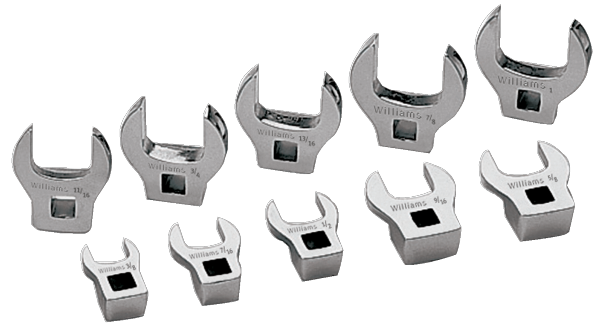

WSBCO-10
3/8" Drive Crowfoot Wrench Set ,
Open End, SAE, 10 Pieces

PRODUCT DETAILS

- Includes 3/8" Drive Open End Crowfoot Wrenches, Sizes: 3/8 to 1"
- Crowfoot wrenches are professional quality, made of high grade steel
- Featuring an open end with a continuous arc for constant contact with the fastener for greater turning power without deforming the fastener

PRODUCT ATTRIBUTES

| Product |  |  |  |  |  |
|-------------------|---|---|---|---|---|
| JHWSBCO-10 | 3/8 in | 16-1/4 in | 5-1/4 in | 3 in | 1.2 lb |

SET CONTENT

3/8 Drive 3/8 Open End Crowfoot Wrench, Satin Chrome Finish
JHWBCO12

3/8 Drive 7/16" Open End Crowfoot Wrench, Satin Chrome Finish
JHWBCO14

3/8 Drive 1/2 Open End Crowfoot Wrench, Satin Chrome Finish
JHWBCO16

3/8 Drive 9/16" Open End Crowfoot Wrench, Satin Chrome Finish
JHWBCO18

3/8 Drive 5/8" Open End Crowfoot Wrench, Satin Chrome Finish
JHWBCO20

3/8 Drive 11/16" Open End Crowfoot Wrench, Satin Chrome Finish
JHWBCO22

3/8 Drive 3/4 Open End Crowfoot Wrench, Satin Chrome Finish
JHWBCO24