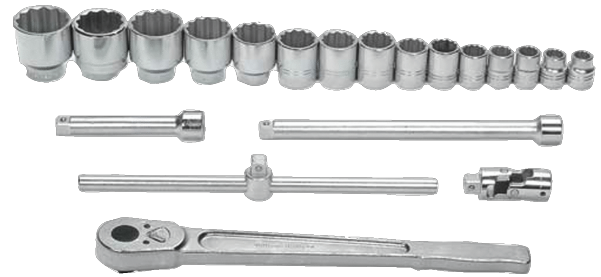

**MSH-20**  
**3/4" Drive Socket and Drive Tool**  
**Set, 12 Point Metric, 20 Piece**

**PRODUCT DETAILS**

- Includes 3/4 Drive Tools, Shallow 12 Point Sockets
- All tools are professional quality, made of high-grade chrome vanadium steel
- Sockets feature SUPERTORQUE® lobular openings for greater turning power without deforming the fastener
- Metal tool box made for years of rugged use

**PRODUCT ATTRIBUTES**

Product					
<b>JHWMSH-20</b>	20	27 in	7-1/2 in	6 in	35.2 lb

## SET CONTENT

**3/4 Drive Extension, 8**  
JHWH-110

**3/4 Drive Extension, 16**  
JHWH-115

**3/4 Drive Universal Joint, Ball and Spring Socket Retention**  
JHWH-140A

**3/4 Drive Flex Handle - Chrome, 22-1/8**  
JHWH-41AA

**3/4 Drive Reversible Ratchet, 20-1/8**  
JHWH-51B

**3/4 Drive Shallow Socket, High Polished Chrome Finish, 12 Point, 19 mm**  
JHWHM-1219

**3/4 Drive Shallow Socket, High Polished Chrome Finish, 12 Point, 22 mm**  
JHWHM-1222