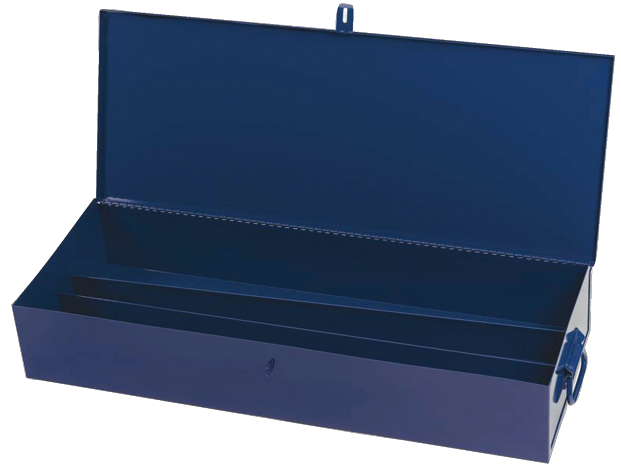

**WSH-13**  
**3/4" Drive Socket and Drive Tool**  
**Set, 12 Point, SAE, 13 Piece**

**PRODUCT DETAILS**

- Includes 3/4 Drive Tools, Shallow 12 Point Sockets
- All tools are professional quality, made of high-grade chrome vanadium steel
- All tools are professional quality, made of high-grade chrome vanadium steel

**PRODUCT ATTRIBUTES**

Product					
<b>JHWWSH-13</b>	13	20-1/2 in	6-1/2 in		17 lb

# SET CONTENT

**3/4 Drive Extension, 8**  
JHWH-110

**3/4 Drive Reversible Ratchet, 20-1/8**  
JHWH-51B

**3/4 Drive Shallow Socket, High Polished Chrome Finish, 12 Point, 7/8**  
JHWH-1228

**3/4 Drive Shallow Socket, High Polished Chrome Finish, 12 Point, 15/16**  
JHWH-1230