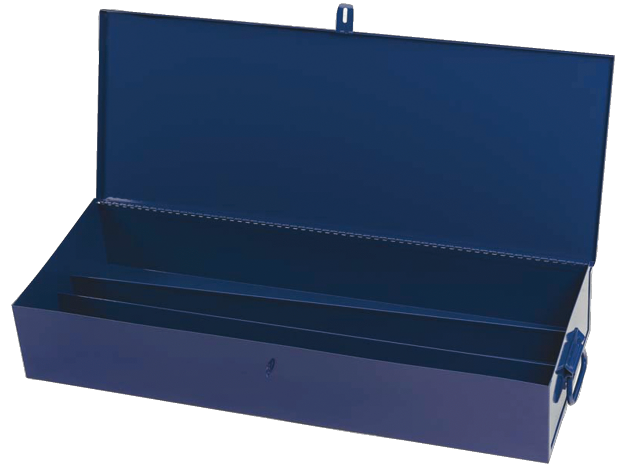

WSH-13TB
3/4" Drive Socket and Drive Tool
Set, 12 Point, SAE, In Metal Tool
Box, 13 Piece

PRODUCT DETAILS

- Includes 3/4 Drive Tools, Shallow 12 Point Sockets
- All tools are professional quality, made of high-grade chrome vanadium steel
- All tools are professional quality, made of high-grade chrome vanadium steel
- Metal tool box made for years of rugged use
- Metal tool box made for years of rugged use

PRODUCT ATTRIBUTES

Product					
JHWWSH-13TB	13	12 in	23 in		31.97 lb

SET CONTENT

3/4 Drive Extension, 8
JHWH-110

3/4 Drive Reversible Ratchet, 20-1/8
JHWH-51B

3/4 Drive Shallow Socket, High Polished Chrome Finish, 12 Point, 7/8
JHWH-1228