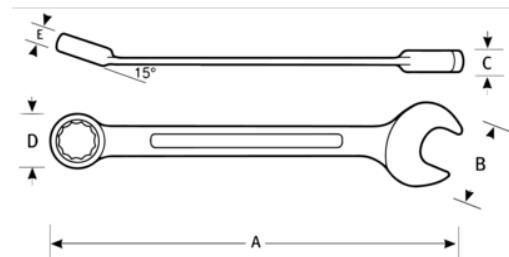

**11B -12B -12BSC  
SUPERCOMBO® Combination  
Wrench 12 Point, Black Industrial  
Finish SAE**

**PRODUCT DETAILS**

- SUPERCOMBO® open end has specially designed grooves that direct wrench force away from fastener corners
- SUPERTORQUE® box opening design allows application of higher torque without rounding or deforming hex fastener points. No contact is made at the corners. Instead, wrenching forces are placed on the flat surfaces behind the points
- Meets or exceeds aerospace specification AS 954 for 12 point fasteners (as defined by AS 870) to provide accurate torque/tension relationship for precision application
- May be used on all common hex (6 point) fasteners with considerable advantage over conventional box end wrenches to increase both hand tool flexibility and economy
- Box and open end openings are identical