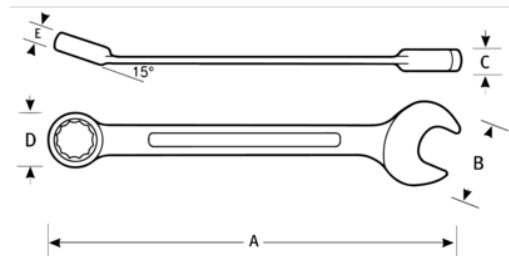

11310 - 11324

**High Polish Chrome Finish
Combination Wrench 12 Point, SAE**

PRODUCT DETAILS

- Extra short handle for access where clearance is limited
- High-polished chrome finish cleans easily
- 12 point box end provides maximum versatility
- Recessed corners in box end provide extra turning power

PRODUCT ATTRIBUTES

Product		A	B	C	D	E	
JHW11310	5/16 in	3-9/16 in	11/16 in	5/32 in	1/2 in	7/16 in	0.14 lb
JHW11312	3/8 in	3-3/4 in	13/16 in	3/16 in	19/32 in	1/2 in	0.14 lb
JHW11314	7/16 in	3-15/16 in	15/16 in	7/32 in	21/32 in	9/16 in	0.24 lb
JHW11316	1/2 in	4-1/4 in	1-1/16 in	1/4 in	3/4 in	11/16 in	0.33 lb
JHW11318	9/16 in	4-1/2 in	1-3/16 in	9/32 in	27/32 in	3/4 in	0.42 lb
JHW11320	5/8 in	4-3/4 in	1-5/16 in	9/32 in	15/16 in	13/16 in	0.41 lb
JHW11322	11/16 in	5 in	1-7/16 in	5/16 in	1-1/32 in	7/8 in	0.6 lb
JHW11324	3/4 in	5-7/16 in	1-9/16 in	11/32 in	1-1/8 in	15/16 in	0.07 lb