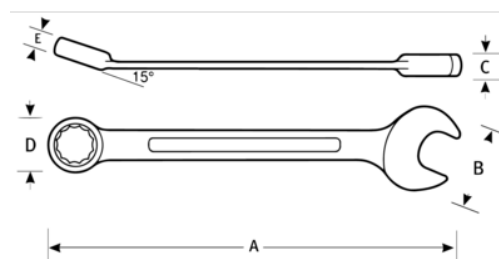

1208RC - 1232RC
Reversible Ratcheting
Combination Wrenches, High
Polish Chrome Finish, 12 Point,
SAE

PRODUCT DETAILS

- High-polished chrome finish cleans easily
- Ratchet lever is easily accessible for quick direction changes
- Recessed corners in ends provide extra turning power

PRODUCT ATTRIBUTES

Product		A	B	C	D	E	
JHW1208RC	1/4 in	4-1/2 in	21/32 in	5/32 in	21/32 in	9/32 in	0.44 lb
JHW1210RC	5/16 in	5-1/4 in	23/32 in	5/32 in	23/32 in	9/32 in	0.5 lb
JHW1212RC	3/8 in	6-1/4 in	7/8 in	3/16 in	7/8 in	5/16 in	0.6 lb
JHW1214RC	7/16 in	6-5/8 in	15/16 in	7/32 in	29/32 in	11/32 in	0.67 lb
JHW1216RC	1/2 in	7 in	1-1/32 in	1/4 in	1 in	13/32 in	0.09 lb
JHW1218RC	9/16 in	7-3/8 in	1-3/16 in	1/4 in	1-3/32 in	13/32 in	0.11 lb
JHW1220RC	5/8 in	8-7/32 in	1-11/32 in	9/32 in	1-7/32 in	7/16 in	0.15 lb
JHW1222RC	11/16 in	9 in	1-7/16 in	9/32 in	1-11/16 in	1/2 in	0.21 lb
JHW1224RC	3/4 in	9-3/4 in	1-17/32 in	11/32 in	1-15/32 in	17/32 in	0.22 lb
JHW1226RC	13/16 in	10-1/2 in	1-23/32 in	3/8 in	1-9/16 in	17/32 in	0.26 lb
JHW1228RC	7/8 in	11-13/32 in	1-7/8 in	11/32 in	1-21/32 in	19/32 in	0.39 lb
JHW1230RC	15/16 in	12 in	1-31/32 in	15/32 in	1-27/32 in	5/8 in	0.43 lb
JHW1232RC	1 in	13 in	2-3/32 in	15/32 in	1-7/8 in	5/8 in	0.42 lb