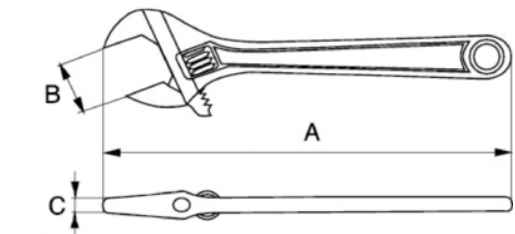

13106 - 13110
Ratcheting Adjustable Wrenches

PRODUCT DETAILS

- Easy to use in limited space

PRODUCT ATTRIBUTES

Product	A	B	C	lb
JHW13106	6 in		7/16 in	0.31 lb
JHW13108	8 in		9/16 in	0.63 lb
JHW13110	10 in		11/16 in	1.05 lb