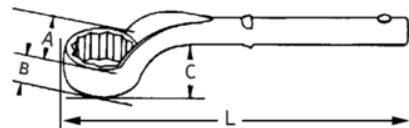

1234TOB - 12100TOB
Offset Box End Tubular Handle
Wrench Black , 12 Point

PRODUCT DETAILS

- Unique, versatile design allows wrench to be used with or without optional handles
- Tubular Wrenches may be used without the handle to quickly run down nuts
- The handle can then be attached to provide maximum turning power for final tightening or to reach otherwise inaccessible fasteners
- A detent on the wrench shaft helps to align locking button with handle hole
- Offset box wrench head provides turning clearance
- Sizes of both SAE and corresponding metric fasteners are shown