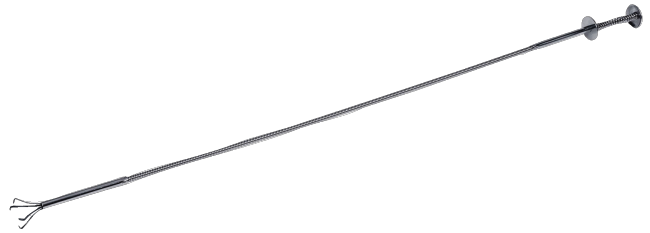

40159
Flexible Spring Claw

PRODUCT DETAILS

- Tightly wound, Flexible spring snakes into tight areas
- Four-jaw claw opens wide to secure hard to reach objects

PRODUCT ATTRIBUTES

Product					
JHW40159	23-1/2 in	0.15 lb	4	3/4 in	16 in