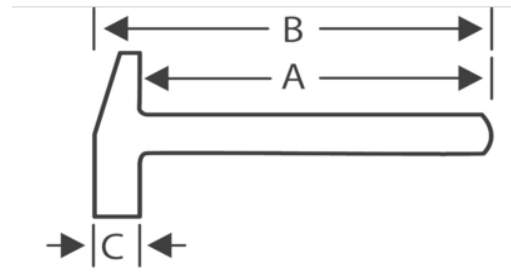

204 Claw Hammers

PRODUCT DETAILS

- Handles are durable and comfortable
- Heavy duty construction for strength and durability

PRODUCT ATTRIBUTES

| Product | A | B | C |  |  |
|--------------------------|-----------|-------|------------|---|---|
| JHW20401 | 10-3/4 in | 13 in | 1-13/64 in | Curved Claw | 20 oz |
| JHW20402 | 10-3/4 in | 14 in | 1-9/64 in | Ripping Claw | 16 oz |