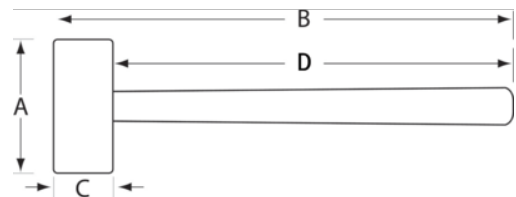

HSF-100A - HSF-305A
Soft-Face and Shot Filled Soft-Face Hammer Body

PRODUCT DETAILS

- Handles are durable and comfortable
- Heavy duty construction for strength and durability
- Use with Soft-Face hammer tips below. Match head diameter with tip diameter for proper fit
- Tips are not included with hammer body
- 5/16 – 18 thread size

PRODUCT ATTRIBUTES

Product	A	B	C	D	
JHWHSF-100A	2 in	11-1/8 in	1 in	10-3/16 in	5 oz
JHWHSF-202A	4-1/8 in	13-1/2 in	2 in	10-3/4 in	40 oz
JHWHSF-205A	2-1/2 in	13-1/2 in	2 in	11-9/16 in	32 oz