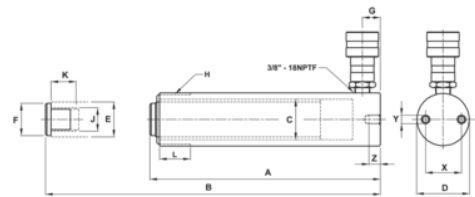

6C Single Acting Cylinders

PRODUCT DETAILS

- 39 models
- Internal plunger threads
- Snap in grooved saddles
- Rod wiper seals out dirt and contamination
- Collar fixture threads
- Two base mounting holes on most models
- Our most rugged, high torque capacity ratchet

PRODUCT ATTRIBUTES

The image displays a vertical column of 28 small tables, each representing a product's technical specifications. Each table is structured with columns for 'Part Number', 'Description', 'Material', 'Finish', 'Dimensions', and 'Weight'. The tables are arranged in a grid, with two columns of 14 tables each. The content of the tables is repetitive, showing similar technical data for different product variants. The tables are small and densely packed, with text that is difficult to read at this scale.