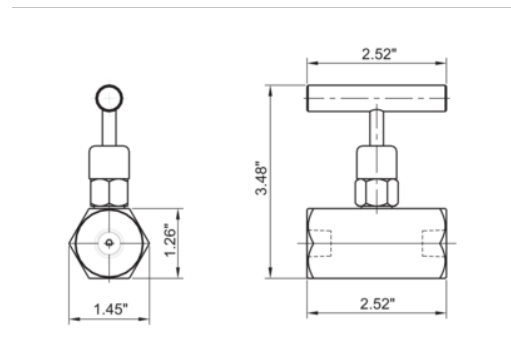

8V Flow Control Valves

PRODUCT DETAILS

- Industrial Hydraulic Equipment
- Flow control Valves

PRODUCT ATTRIBUTES

Product	
JHW8V38N	3/8"-18NPTF
JHW8V38R	3/8"-18NPTF