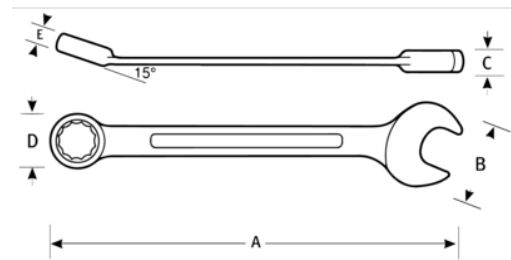

**12xxMSC-TH**  
**Tools@Height, Sc Combination**  
**Wrench 12Point, Metric with Safety**  
**Coil**

**PRODUCT DETAILS**

- Tools complete with Tools@Height attachment Point
- Metric Sizes 7 mm to 36 mm.
- Supercombo® open end has specially designed grooves that direct wrench force away from fastener corners
- Supertorque® box opening design allows application of higher torque without rounding or deforming hex fastener points. No contact is made at the corners. Instead, wrenching forces are placed on the flat surfaces behind the points
- Meets or exceeds aerospace specification as 954 for 12 point fasteners (as defined by as 870) to provide accurate torque/tension relationship for precision application
- May be used on all common hex (6 point) fasteners with considerable advantage over conventional box end wrenches to increase both hand tool flexibility and economy
- Box and open end openings are identical