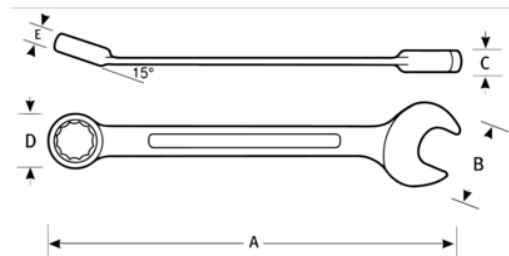

**JHW1212RC-TH**  
**Reversible Ratcheting**  
**Combination Wrench, 3/8 inch with**  
**Safety Coil**

**PRODUCT DETAILS**

- Tools complete with Tools@Height attachment Point
- Fractional Sizes 1/4" to 1" 12 Point.
- High-polished chrome finish cleans easily
- Ratchet lever is easily accessible for quick direction changes
- Recessed corners in ends provide extra turning power

**PRODUCT ATTRIBUTES**

Product		<b>A</b>	<b>B</b>	<b>C</b>	<b>D</b>	<b>E</b>	
<b>JHW1212RC-TH</b>	3/8 in	6-1/4 in	7/8 in	3/16 in	7/8 in	5/16 in	0.6 lb