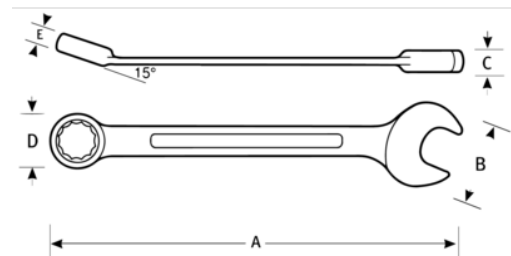

JHW1214RC-TH
Reversible Ratcheting
Combination Wrench, 7/16 inch
with Safety Coil

PRODUCT DETAILS

- Tools complete with Tools@Height attachment Point
- Fractional Sizes 1/4" to 1" 12 Point.
- High-polished chrome finish cleans easily
- Ratchet lever is easily accessible for quick direction changes
- Recessed corners in ends provide extra turning power

PRODUCT ATTRIBUTES

Product		A	B	C	D	E	
JHW1214RC-TH	7/16 in	6-5/8 in	15/16 in	7/32 in	29/32 in	11/32 in	0.67 lb