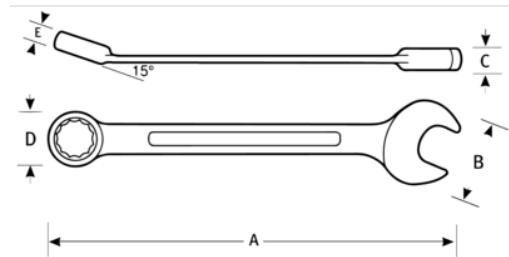

JHW1218RC-TH
Reversible Ratcheting
Combination Wrench, 9/16 inch
with Safety Coil

PRODUCT DETAILS

- Tools complete with Tools@Height attachment Point
- Fractional Sizes 1/4" to 1" 12 Point.
- High-polished chrome finish cleans easily
- Ratchet lever is easily accessible for quick direction changes
- Recessed corners in ends provide extra turning power

PRODUCT ATTRIBUTES

Product		A	B	C	D	E	
JHW1218RC-TH	9/16 in	7-3/8 in	1-3/16 in	1/4 in	1-3/32 in	13/32 in	0.11 lb