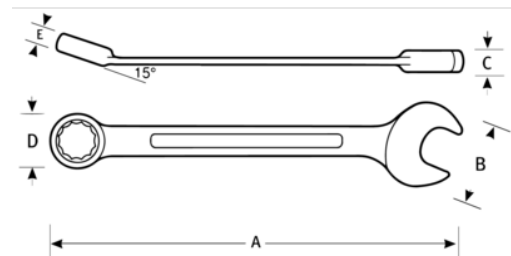

JHW1222RC-TH
Reversible Ratcheting
Combination Wrench, 11/16 inch
with Safety Coil

PRODUCT DETAILS

- Tools complete with Tools@Height attachment Point
- Fractional Sizes 1/4" to 1" 12 Point.
- High-polished chrome finish cleans easily
- Ratchet lever is easily accessible for quick direction changes
- Recessed corners in ends provide extra turning power

PRODUCT ATTRIBUTES

Product		A	B	C	D	E	
JHW1222RC-TH	11/16 in	9 in	1-7/16 in	9/32 in	1-11/16 in	1/2 in	0.21 lb