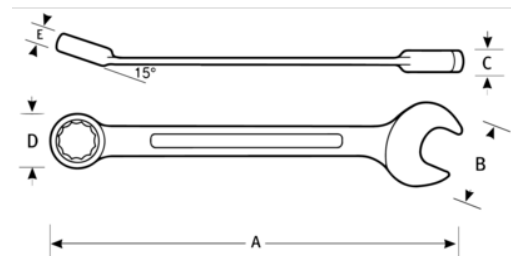

JHW1224RC-TH
Reversible Ratcheting
Combination Wrench, 3/4 inch with
Safety Coil

PRODUCT DETAILS

- Tools complete with Tools@Height attachment Point
- Fractional Sizes 1/4" to 1" 12 Point.
- High-polished chrome finish cleans easily
- Ratchet lever is easily accessible for quick direction changes
- Recessed corners in ends provide extra turning power

PRODUCT ATTRIBUTES

Product		A	B	C	D	E	
JHW1224RC-TH	3/4 in	9-3/4 in	1-17/32 in	11/32 in	1-15/32 in	17/32 in	0.22 lb