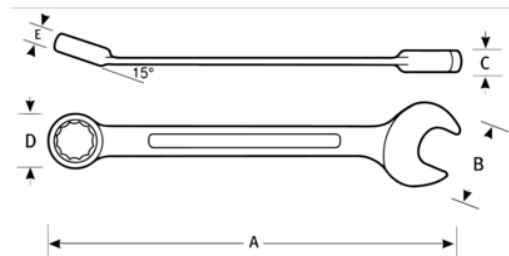

JHW1226RC-TH
Reversible Ratcheting
Combination Wrench, 13/16 inch
with Safety Coil

PRODUCT DETAILS

- Tools complete with Tools@Height attachment Point
- Fractional Sizes 1/4" to 1" 12 Point.
- High-polished chrome finish cleans easily
- Ratchet lever is easily accessible for quick direction changes
- Recessed corners in ends provide extra turning power

PRODUCT ATTRIBUTES

| Product |  | A | B | C | D | E |  |
|---------------------|---|-----------|------------|----------|-----------|----------|---|
| JHW1226RC-TH | 13/16 in | 10-1/2 in | 1-23/32 in | 3/8 in | 1-9/16 in | 17/32 in | 0.26 lb |