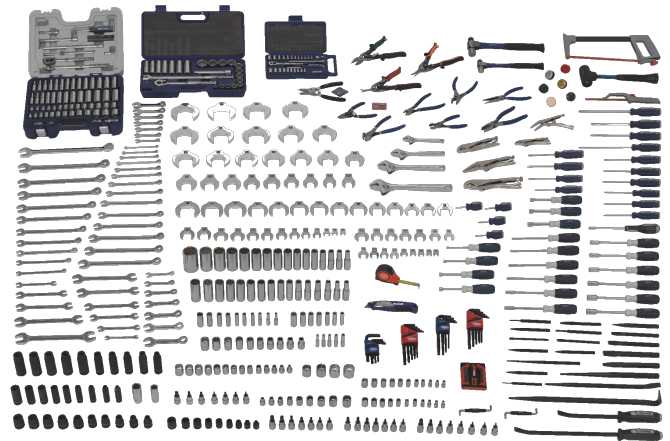

**JHWMONSTER
Monster Tool Master Set Tools
Only**

PRODUCT DETAILS

- The Monster Set contains a full complement of tools, in both fractional and metric sizes.
- It includes an assortment of sockets, ratchets, and accessories in 1/4", 3/8" and 1/2" drive
- Hand wrenches in a number of styles helps you tackle increasingly complex maintenance tasks.
- Also included are screwdrivers, pliers, hammers, punches and chisels, are included, and specialty items such as hacksaws, tape measure, and other tools for industrial maintenance mechanics and tradesmen round out this Master set from Williams
- Get your work done faster, easier, and safer with this Master Tool Set from
- Williams. All other tool sets are simply ordinary

PRODUCT ATTRIBUTES

Product				
JHWMONSTER	12-1/2 in	4 in	3 in	211 lb

SET CONTENT

27 Piece 1/4 Drive Socket and Drive Tool Set, SAE & Metric, 12 Point
JHW50672A

3/8 Drive Torx Bit Socket Set, 7 Pieces
JHW31910

10 Piece Short Combination Wrench Set in Pouch
JHWMWS-MS10

High Polish Chrome Finish Combination Wrench Set 7 Piece 3/8 - 3/4
JHW11030

MWS--26
JHWMWS-26

Chrome Satin Finish Open End Wrench Set 5 Piece
JHWWS-1705A

Pinch Bar, 5/8 Flat, 14"
JHWC-80

Pry Bars - Screwdriver Type, 12"
JHWC-807

Pry Bars - Screwdriver Type, 17"
JHWC-812

Roll Bar, 18"
JHWC-718

**Hex Key Set, Ball Hex Key Style,
Long, SAE, 9 Piece**
JHW13609