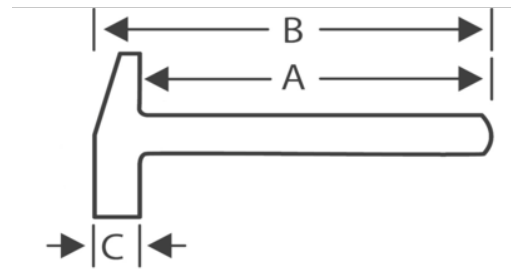

20651-TH
Cross Pein Hammer With Safety
Ring

PRODUCT DETAILS

- Tools complete with Tools@Height attachment Point
- Handles are durable and comfortable
- Heavy duty construction for strength and durability

PRODUCT ATTRIBUTES

Product	A	B	C	
20651-TH	13 in	15-3/4 in		48 oz