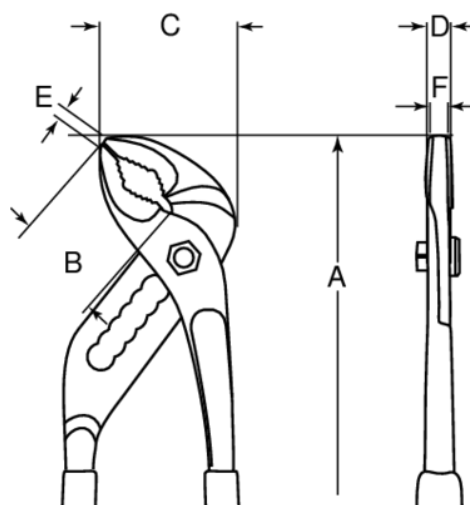

**JHW6224**  
**Water Pump Pliers, 10"**

**PRODUCT DETAILS**

- Hardened jaws and teeth for exceptionally tough gripping surface
- Sturdy box joint frame and slim design; pvc dipped handles
- Wide, deep opening jaws have flat and pipe grip jaw so one pair of pliers can be used for more jobs

**PRODUCT ATTRIBUTES**

Product	Adjustment positions	A	B	C	D	E	F	max	g
JHW6224	11	250 mm	30 mm	50 mm	13 mm	8 mm	7 mm	61 mm	317 g