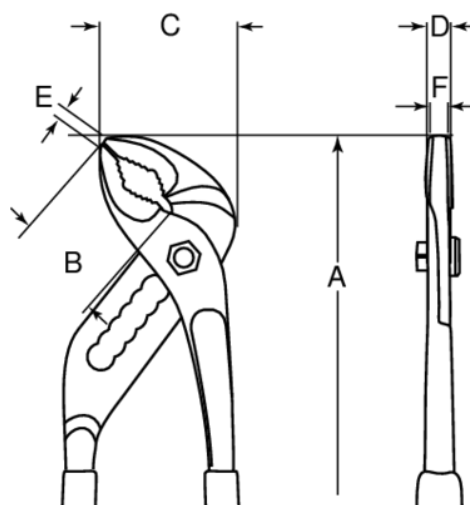

**JHW6224**  
**Slip Joint Water Pump Pliers**

**PRODUCT DETAILS**

- Hardened jaws and teeth for exceptionally tough gripping surface
- Sturdy box joint frame and slim design; pvc dipped handles
- Wide, deep opening jaws have flat and pipe grip jaw so one pair of pliers can be used for more jobs

**PRODUCT ATTRIBUTES**

Product	Adjustment positions	A	B	C	D	E	F	max	g
<b>JHW6223</b>	10	200 mm	25 mm	40 mm	12 mm	6 mm	6 mm	44 mm	185 g
<b>JHW6224</b>	11	250 mm	30 mm	50 mm	13 mm	8 mm	7 mm	61 mm	317 g
<b>JHW6225</b>	13	300 mm	36 mm	55 mm	13 mm	8 mm	7 mm	66 mm	397 g