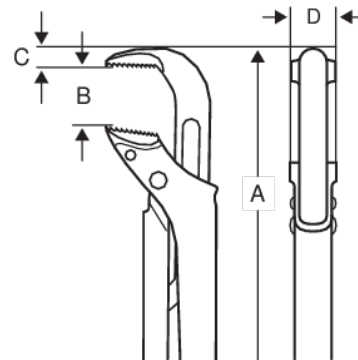

JHW140
8-7/16" Universal Pliers Wrench

PRODUCT DETAILS

- Black oxide and anti-rust treated high alloy steel provide long life and durability
- Precision induction hardened jaws are designed with inwardly angled aggressive teeth
- Outer part of jaw is large toothed and used for maximum grip on large diameter pipes
- Inner part of jaw is fine toothed and used for maximum grip on small diameter pipes
- Commonly call a "Swedish Pipe Wrench", the small head makes them ideal for working in confined areas

PRODUCT ATTRIBUTES

Product	A	B	C	D		
JHW140	210 mm	33 mm	9.3 mm	15.7 mm	3/4 in	375 g