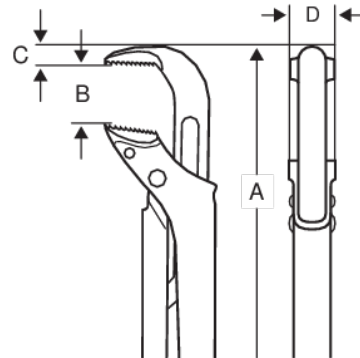

JHW142
14-1/2" Universal Pliers Wrench

PRODUCT DETAILS

- Black oxide and anti-rust treated high alloy steel provide long life and durability
- Precision induction hardened jaws are designed with inwardly angled aggressive teeth
- Outer part of jaw is large toothed and used for maximum grip on large diameter pipes
- Inner part of jaw is fine toothed and used for maximum grip on small diameter pipes
- Commonly call a "Swedish Pipe Wrench", the small head makes them ideal for working in confined areas

PRODUCT ATTRIBUTES

Product	A	B	C	D		
JHW142	426 mm	65 mm	14.87 mm	20.8 mm	1 1/2 in	1150 g