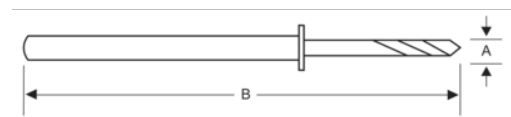

3834-DRL-EL
Pilot Drills for Long Quick-Eject
Arbors 6.35 mm

PRODUCT DETAILS

- Long ejector drill to be used for arbors with core ejector function ending with EL
- 3834-DRL-EL has a high grade carbide tip with special properties, hardness and geometry
- Specially designed to provide one drill to cover many different materials
- Enables high cutting performance in all machinable material from wood and plastic to brick and light concrete
- Packed in retail package

PRODUCT ATTRIBUTES

Product	A	B	 g
3834-DRL-EL	6.35 mm	202 mm	60 g