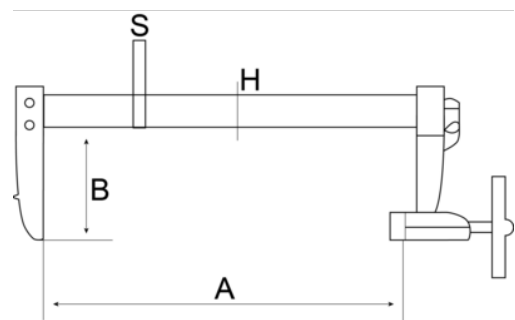

420SH-60-120
F-Clamp with Rubberised Handle
120 mm x 60 mm

PRODUCT DETAILS

- Specially designed handle for heavy-duty use and soft feel
- Capacity 50 mm to 175 mm
- Tough and weather-resistant
- Zinc finished screw with special, plastic covered ball-swivel foot for secure and easy clamping of odd shapes
- High quality plastic caps for protection of clamped pieces
- Professional F clamp with one fixed and one sliding bracket fitted to a galvanised profiled steel rail
- Flag in a resistant plastic to include product data

PRODUCT ATTRIBUTES

Product	A	B	H	S	
420SH-60-120	120 mm	60 mm	22 mm	6 mm	570 g