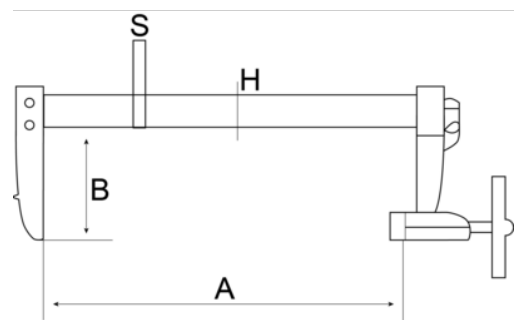

420SH-120-1000

**F-Clamp with Rubberised Handle**  
**1000 mm x 120 mm**

## PRODUCT DETAILS

- Specially designed handle for heavy-duty use and soft feel
- Capacity 50 mm to 175 mm
- Tough and weather-resistant
- Zinc finished screw with special, plastic covered ball-swivel foot for secure and easy clamping of odd shapes
- High quality plastic caps for protection of clamped pieces
- Professional F clamp with one fixed and one sliding bracket fitted to a galvanised profiled steel rail
- Flag in a resistant plastic to include product data

PRODUCT ATTRIBUTES

Product	<b>A</b>	<b>B</b>	<b>H</b>	<b>S</b>	
<b>420SH-120-1000</b>	1000 mm	120 mm	35 mm	11 mm	4400 g