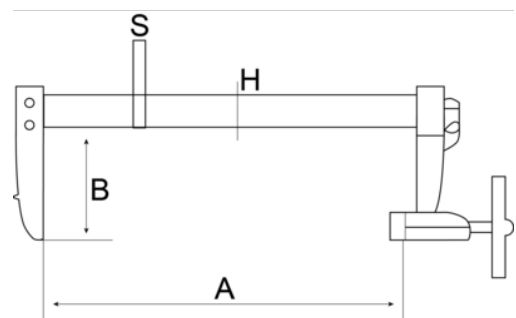

420SH-140-400
F-Clamp with Rubberised Handle
400 mm x 140 mm

PRODUCT DETAILS

- Specially designed handle for heavy-duty use and soft feel
- Capacity 50 mm to 175 mm
- Tough and weather-resistant
- Zinc finished screw with special, plastic covered ball-swivel foot for secure and easy clamping of odd shapes
- High quality plastic caps for protection of clamped pieces
- Professional F clamp with one fixed and one sliding bracket fitted to a galvanised profiled steel rail
- Flag in a resistant plastic to include product data

PRODUCT ATTRIBUTES

Product	A	B	H	S	
420SH-140-400	400 mm	140 mm	35 mm	10 mm	2820 g