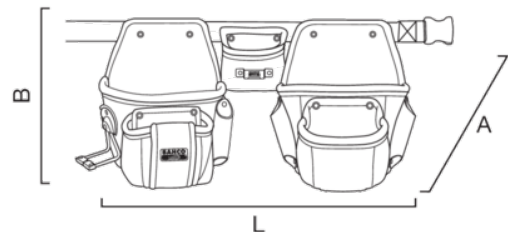

4750-3PB-1
Three-Pouch Belt Set for Waist up to 48"

PRODUCT DETAILS

- A professional solution for carpenters and builders with 5 handy pockets
- Made with very durable and heavy-duty 1680 denier polyester
- The pocket edges are made with suede leather
- Plenty of riveting for real strength
- Rust proofed fittings, including tape clip
- Includes 50 mm polypropylene quick release buckle

PRODUCT ATTRIBUTES

Product	L	A	B	g
4750-3PB-1	570 mm	105 mm	234 mm	840 g