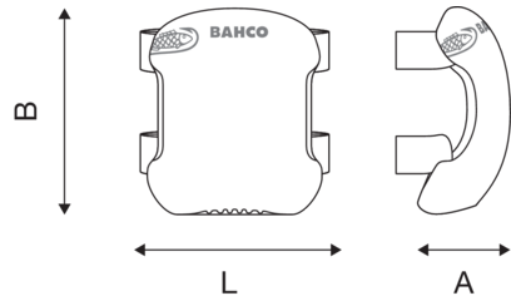

4750-KP-1
Knee Pad 1250 mm x 30 mm x 90 mm

PRODUCT DETAILS

- Slip-resistant leather for work on hard floors
- Breathable foam padding allows air to circulate
- Elastic band straps with Velcro for a secure fit

PRODUCT ATTRIBUTES

Product	L	A	B	g
4750-KP-1	185 mm	70 mm	220 mm	300 g