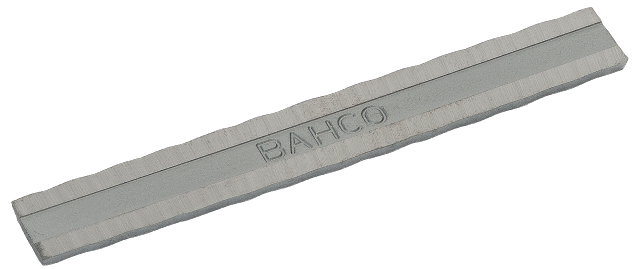

**850-1**  
**Replacement Blade for 650**  
**ERGO™ Scraper 50 mm**

**PRODUCT DETAILS**

- For scraping on wood, metal and concrete
- Paint scraper blade with patented wave shaped edges
- Cemented-carbide blade stays sharp
- The blades are double edged and fit the scrapers 650 and 665

**PRODUCT ATTRIBUTES**

<b>Product</b>		
<b>850-1</b>	50 mm	6 g