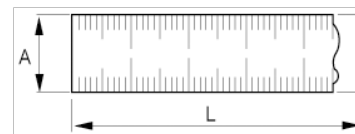

SR Imperial Stainless Steel Rulers

PRODUCT DETAILS

- Stainless-steel
- Imperial sizes
- Bold, easy-to-read scale
- Packed in a storage wallet

PRODUCT ATTRIBUTES

Product	L	L	A		
SR150-E	6 in	150 mm	19 mm	0.50 mm	10 g
SR200-E	8 in	200 mm	19 mm	0.50 mm	19 g
SR300-E	12 in	300 mm	27 mm	1 mm	70 g
SR600-E	24 in	600 mm	30 mm	1.20 mm	320 g
SR1000-E	40 in	1000 mm	35 mm	1.50 mm	320 g