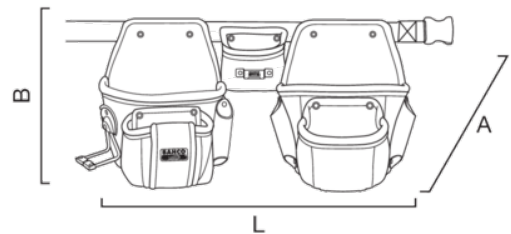

4750-3PB
Three-Pouch Belt Set for Waist up to 48"

PRODUCT DETAILS

- A professional solution for carpenters and builders with 5 handy pockets
- Made with very durable and heavy-duty 1680 denier polyester
- The pocket edges are made with suede leather
- Plenty of riveting for real strength
- Rust proofed fittings, including tape clip
- Includes 50 mm polypropylene quick release buckle

PRODUCT ATTRIBUTES

Product	L	A	B	g
4750-3PB-1	570 mm	105 mm	234 mm	840 g