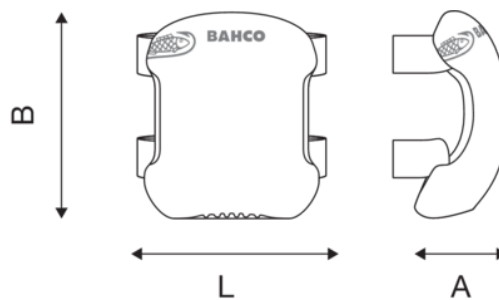

4750-KP Flooring and Roofing Knee Pads

PRODUCT DETAILS

- Slip-resistant leather for work on hard floors
- Breathable foam padding allows air to circulate
- Elastic band straps with Velcro for a secure fit

PRODUCT ATTRIBUTES

Product	L	A	B	g
4750-KP-1	185 mm	70 mm	220 mm	300 g