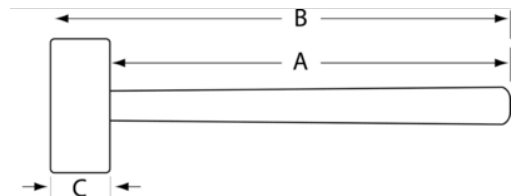

**JHW20678**  
**32 Oz Driveilling Hammer**

**PRODUCT DETAILS**

- Handles are durable and comfortable
- Heavy duty construction for strength and durability

**PRODUCT ATTRIBUTES**

Product	A	B	C	
<b>JHW20678</b>	8-1/2 in	10-1/4 in	1-13/32 in	32 oz