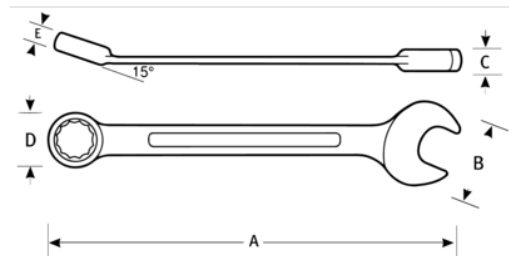

**JHW1218M\_**  
**12 Point Short Combination**  
**Wrench, 18mm**

**PRODUCT DETAILS**

- Excellent wrench for fast turning of fasteners in limited clearance areas
- Box and open end openings are identical size
- High polish chrome textured finish provides great feel and wipes clean easily

**PRODUCT ATTRIBUTES**

Product		<b>A</b>	<b>B</b>	<b>C</b>	<b>D</b>	<b>E</b>	
<b>JHW1218M_</b>	18 in	6-34 in	1-1/2 in	5/16 in	1-1/16 in	1 in	0.18 lb