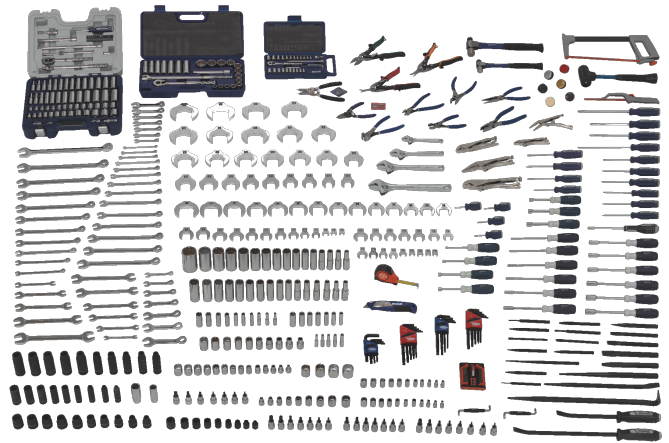

**JHWMONSTER  
Monster Tool Master Set Tools  
Only**

**PRODUCT DETAILS**

- The Monster Set contains a full complement of tools, in both fractional and metric sizes.
- It includes an assortment of sockets, ratchets, and accessories in 1/4", 3/8" and 1/2" drive
- Hand wrenches in a number of styles helps you tackle increasingly complex maintenance tasks.
- Also included are screwdrivers, pliers, hammers, punches and chisels, are included, and specialty items such as hacksaws, tape measure, and other tools for industrial maintenance mechanics and tradesmen round out this Master set from Williams
- Get your work done faster, easier, and safer with this Master Tool Set from
- Williams. All other tool sets are simply ordinary

**PRODUCT ATTRIBUTES**

Product				
<b>JHWMONSTER</b>	12-1/2 in	4 in	3 in	211 lb

## SET CONTENT

**27 Piece 1/4 Drive Socket and Drive Tool Set, SAE & Metric, 12 Point**  
JHW50672A

**3/8 Drive Torx Bit Socket Set, 7 Pieces**  
JHW31910

**3/8 Drive Spark Plug Socket, High Polished Chrome Finish, 6 Point 5/8"**  
JHW31301

**High Polish Chrome Finish Combination Wrench Set 7 Piece 3/8 - 3/4**  
JHW11030

**MWS--26**  
JHWMWS-26

**Chrome Satin Finish Open End Wrench Set 5 Piece**  
JHWWS-1705A

**Hex Key Set, Standard Key Style, Short, Metric, 9 Piece**  
JHW10509