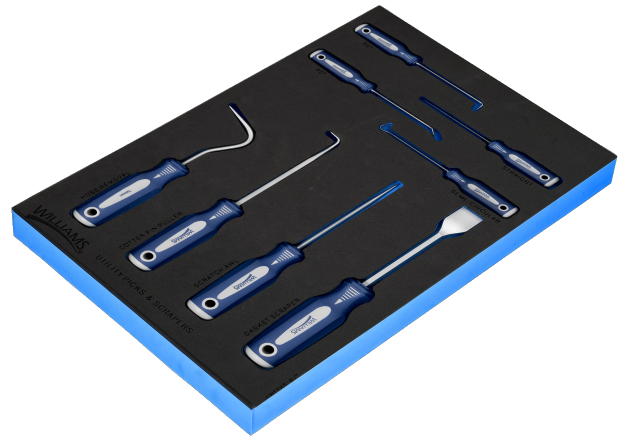

**JHWFPKS-8UT**  
**8 piece Pick Set in 1/3 Foam**  
**Drawer Insert**

**PRODUCT DETAILS**

- Includes 8 pieces
- JHW40201 4 Pc Mini Pick & Hook Set
- JHW40251 4 Pc Utility Tool Set
- JHWFPKS-8UT13FM 1/3 Foam Drawer Insert Only for 8 piece Pick Set
- Foam is laser marked
- Modular design for tool organization in your tool storage
- Foam is easy to clean and resists oils, solvents and fuels
- Finger press the end of the tool for easy retrieval
- Sets in foam are flexible and keep your tools organized
- Two color foam provides visual control to find tools easily

**PRODUCT ATTRIBUTES**

| Product            |  |  |  |  |
|--------------------|---|---|---|---|
| <b>JHWFPKS-8UT</b> | 11-5/8 in   | 17-3/8 in   | 1-3/8" in   | 1.36 lb   |

## SET CONTENT

**4 Piece Mini Pick & Hook Set**  
JHW40201

**4 Piece Utility Tool Set**  
JHW40251

**1/3 Foam Drawer Insert Only for 8  
piece Pick Set**  
JHWFPKS-8UT13FM